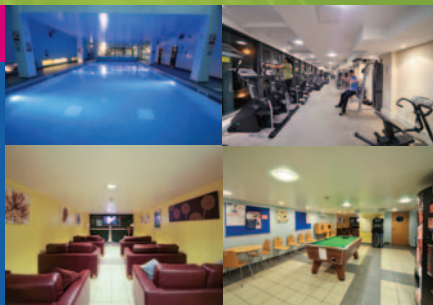

Premium Standard Plus at Wilmslow Park

Premium Apartment Lounge at Wilmslow Park

- ✓ Close to universities and colleges
- ✓ All inclusive rents
- ✓ 10mb broadband with IPTV included

Book Online At
www.opalstudents.com

Your Facilities at

WILMSLOW PARK

Classic Apartment

- ✓ 21" TV
- ✓ Lounge area with sofas/armchairs and coffee table
- ✓ Fully equipped kitchen with oven, hob, microwave, fridge/freezer
- ✓ Dining table and chairs
- ✓ Kettle, toaster, iron & board, mop & bucket, dustpan and brush

Wilmslow Park Extra Features

- ✓ Games Room & TV Lounge with Sky TV
- ✓ Use of on-site Leisure Club with swimming pool, gym, sauna, steam room & jacuzzi*
- ✓ 24/7 on-site staff team
- ✓ Laundrette
- ✓ Residents events

Look at What You Get!

- ✓ Individual rooms or flats for 3-5 friends
- ✓ Swimming pool & gym on site*
- ✓ Free contents insurance
- ✓ Superb location for universities
- ✓ Supermarkets, bars, restaurants, Post Office, chemist and bicycle shop nearby
- ✓ Secure environment with 24 hour on site team
- ✓ 10mb broadband with IPTV in bedrooms
- ✓ Free communal internet points
- ✓ Common room with pool table and Sky TV
- ✓ Vending machines
- ✓ Large kitchen, lounge and dining area
- ✓ Standard and deluxe bedrooms available
- ✓ 44 and 51 week tenancies available
- ✓ Bicycle rack
- ✓ Laundrette